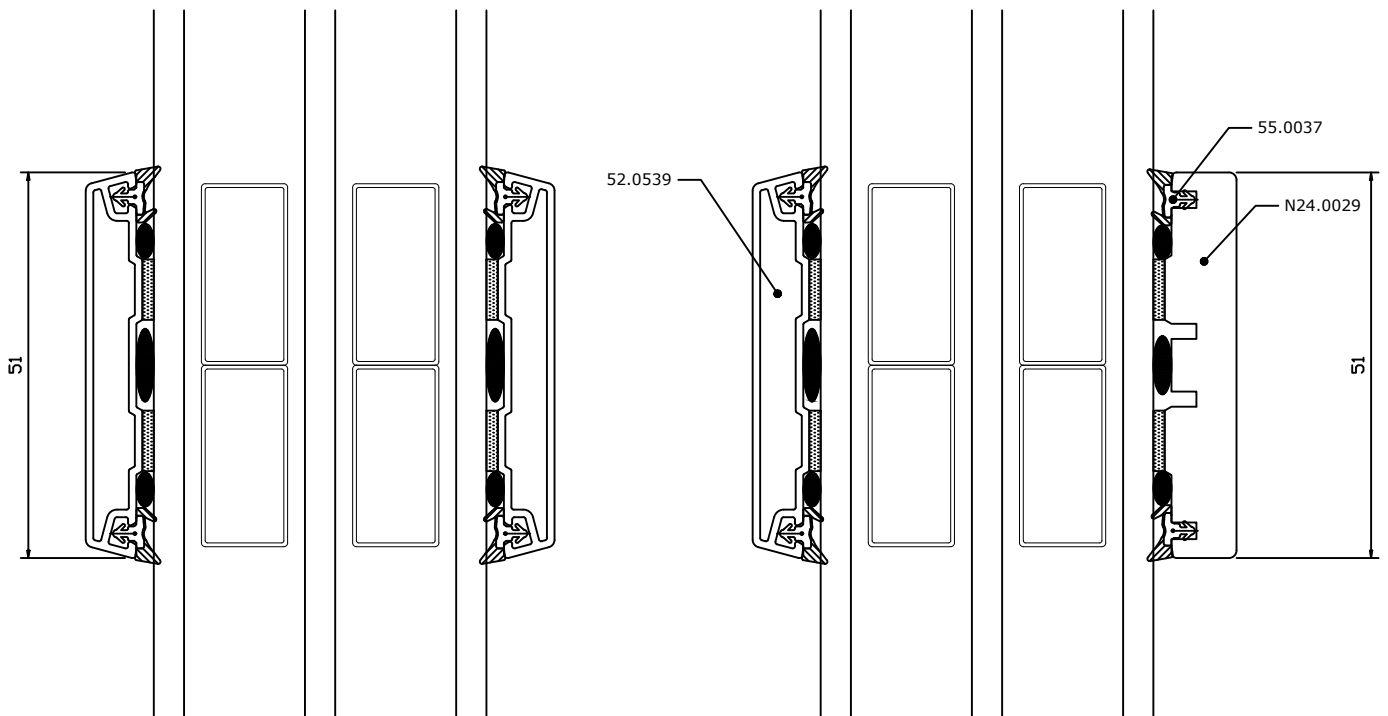

HVIT RAL 9010

SPESIALFARGER

Date.	Design.	Approved.	Ver. no.	Rev. date.	Scale.	Tolerance. $\pm 0,2\text{mm}$ . Any different are defined at drawing	Drawing no.
01.12.2021	KS	-	1	-	2:1		Kitt-Duplex monterert V01