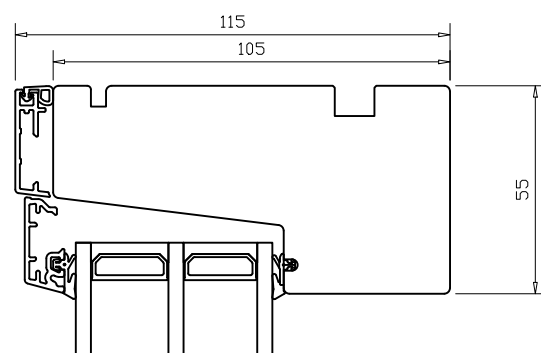

Varianter av not i karm

I: (3014.3755)

Date.	Design.	Approved.	Ver. no.	Rev. date.	Scale.	Drawing no.
27.3.2025	KS	-	2	25.8.2025	1:2	Marketing drawing NATRE GNP FL split alu V2

Natre Nordic Edge Fastkarm 105mm (split-alu)
Fast vindu tre/alu med 3-lag glass (52mm)

Natre Vinduer AS
Engenvegen 1
2827 HUNNDALEN
NORWAY