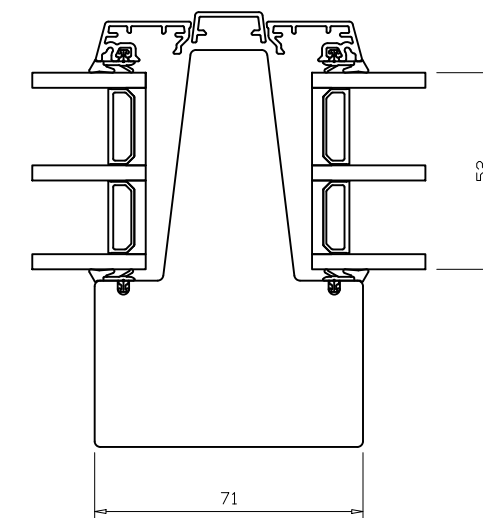

Date.	Design.	Approved.	Ver. no.	Rev. date.	Scale.	Drawing no.
27.3.2025	KS	-	2	25.8.2025	1:2	Marketing drawing NATRE GNP FL split alu V2

Natre Nordic Edge Fastkarm 105mm (split-alu)
Fast vindu tre/alu med 3-lag glass (52mm)