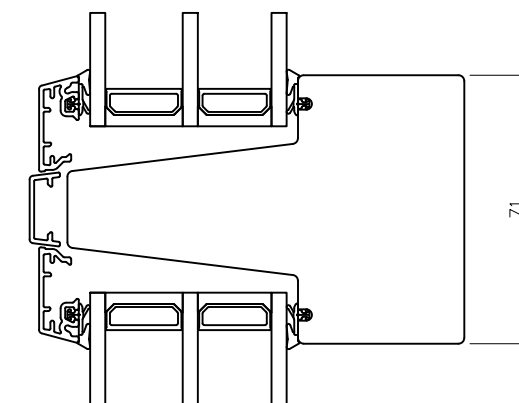

L: (3014.3892)

K: (3014.3891)